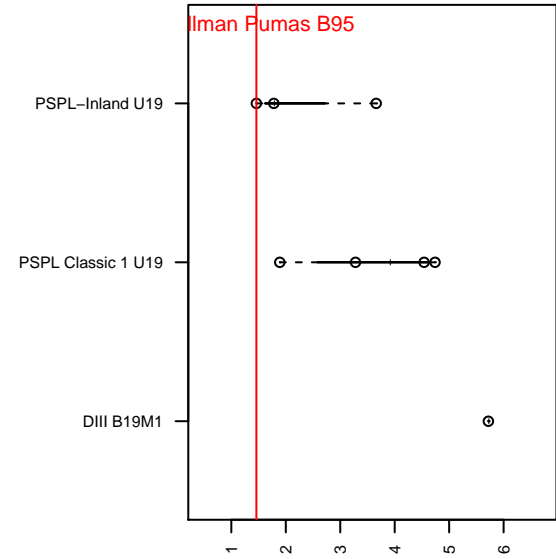

Pullman Pumas B95

Pullman SC
Pullman, WA
B95 total strength=1246
attack=8.67 defense=2.54
fall league = PSPL-Inland U19

alt names used:
Pullman Soccer Club Pullman Pumas

Venues played:
2014 PSPL-Inland U19

**attack and defense variance (black dot)
relative to other teams
and top 10 in region**

**attack and defense rating
relative to others at age
and all opponents in last 13 months**

Performance relative to 13 month average